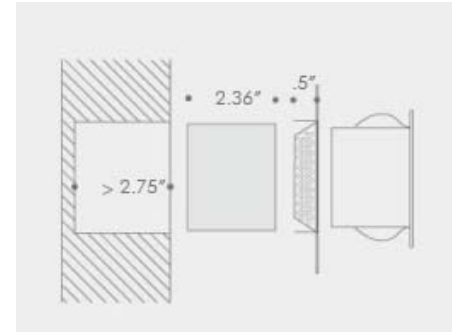

IW2029

In-Wall Light

Project: _____

Type: _____

Notes: _____

Description

Recessed wall light with glass cover.
 Provides general, diffused light.
 Good for stairs and hallways.

Technical

Construction Description:

Remote transformer available, please consult factory
 75 watt transformer with built in short circuit & thermal protection
 Cut out size: 3.1 x 3.1 inches square
 Height: 3.2 inches square
 Width: 3.2 inches square

embedding frame

Housings:

NT-10

Housing for new construction
 Integral electronic transformer 75 watt
 Magnetic transformer upon request
 Overall dimensions:
 7.4 L x 7.7 W x 3.3 H