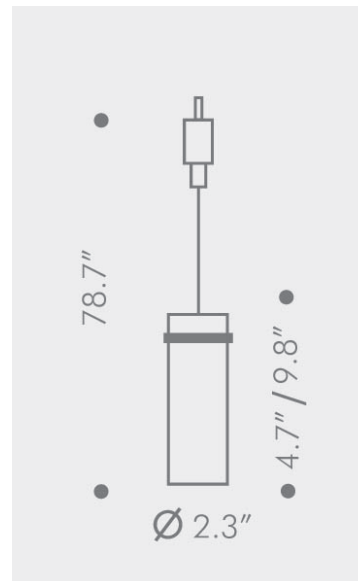

PE106

Pendant Fixture

Project: _____

Type: _____

Notes: _____

Description

Simple cylinder luminaire with a decorative aluminum ring. It gives good general light.

Technical

Available in 2 lengths.
The mechanics allow for easy changing of lamp.

Integral electronic transformer

Height: 4.7" or 9.8" (please specify)
Width: 2.3" overall diameter

Lamping:

Halogen: 1 x 12 Volt MR 16, 50 Watt Max

Lamping is also available in LED

Finishes:

 A/GI - Aluminum / White Glass

9.8" Version