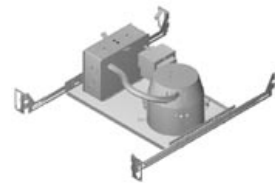

RE502

Recessed Downlight Round Single

Project: _____

Type: _____

Notes: _____

Description

Round recessed halogen downlight.
Fixture can sit flush to trim or be recessed further back into housing.

Fixture accepts accessories.

Technical

Cast aluminum trim.

Housing is made of 20 guage steel with integral magnetic transformer.

If a remote transformer is required, please specify

Height: 2.2 inches
Width: 3.5 inches in diameter

Lamping:

Halogen: 1 x 12 Volt MR 16, 50 Watt Max

Lamping is also available in LED

Finishes:

- | | |
|------------------|-----------------|
| Anthracite | Polished Chrome |
| Black | Brass |
| Bronze | Stainless Steel |
| Brushed Aluminum | White |
| Matte Gold | |

Housings:

IC-NT-30

IC housing for insulated conditions
Overall dimensions:
14.5 L x 7.5 H x 8.5W

NT-30

Housing for new construction
Overall dimensions:
11.4 L x 4.5 H x 7 W

RT-30

IC housing for insulated conditions
Overall dimensions:
14.5 L x 7.5 H x 8.5W