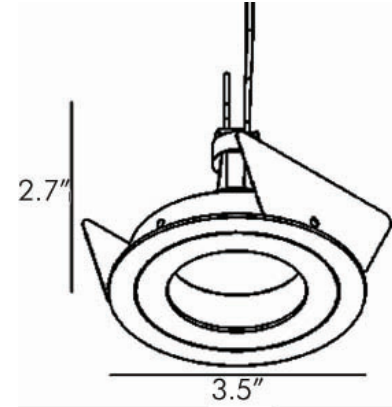

RE502

Recessed Downlight Round Single

Project: _____

Type: _____

Notes: _____

Description

Round recessed halogen downlight.
Fixture can sit flush to trim or be recessed further back into housing.

Fixture accepts accessories.

Technical

Cast aluminum trim.

Housing is made of 20 guage steel with integral magnetic transformer.

If a remote transformer is required, please specify

Height: 2.2 inches
Width: 3.5 inches in diameter

Lamping:

Housings:

IC-NT-30

IC housing for insulated conditions
Overall dimensions:
14.5 L x 7.5 H x 8.5W

NT-30

Housing for new construction
Overall dimensions:
11.4 L x 4.5 H x 7 W

RT-30

IC housing for insulated conditions
Overall dimensions:
14.5 L x 7.5 H x 8.5W