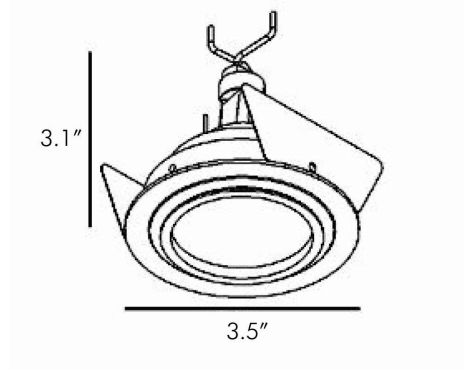

RE503

Recessed Downlight Round Showerlight

Project: _____

Type: _____

Notes: _____

Description

Round recessed shower light.
Smallest shower light on the market.

Approved for wet locations.

Technical

Cast aluminum trim.
Housing is made of 20 gauge steel with integral magnetic transformer.
1/8 inch tempered frost glass lens.

If a remote transformer is required, please specify "remote transformer required".

Height: 2.2 inches
Width: 3.5 inches in diameter

IP44

Lamping:

Halogen: 1 x 12 Volt MR 16, 50 Watt Max

Lamping is also available in LED

Finishes:

 BA- Brushed Aluminum

 W -White

Housings:

IC-NT-30

IC housing for insulated conditions
Overall dimensions:
14.5 L x 7.5 H x 8.5W

NT-30

Housing for new construction
Overall dimensions:
11.4 L x 4.5 H x 7 W

RT-30

IC housing for insulated conditions
Overall dimensions:
14.5 L x 7.5 H x 8.5W