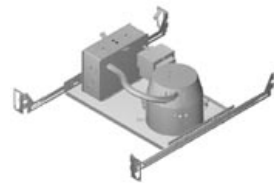

RE503

Recessed Downlight Round Showerlight

Project: _____

Type: _____

Notes: _____

Description

Round recessed shower light.
Smallest shower light on the market.

Approved for wet locations.

Technical

Cast aluminum trim.
Housing is made of 20 gauge steel with integral magnetic transformer.
1/8 inch tempered frost glass lens.

If a remote transformer is required, please specify "remote transformer required".

Height: 2.2 inches
Width: 3.5 inches in diameter

IP44

Lamping:

Halogen: 1 x 12 Volt MR 16, 50 Watt Max

Lamping is also available in LED

Finishes:

 BA- Brushed Aluminum

 W -White

Housings:

IC-NT-30

IC housing for insulated conditions
Overall dimensions:
14.5 L x 7.5 H x 8.5W

NT-30

Housing for new construction
Overall dimensions:
11.4 L x 4.5 H x 7 W

RT-30

IC housing for insulated conditions
Overall dimensions:
14.5 L x 7.5 H x 8.5W