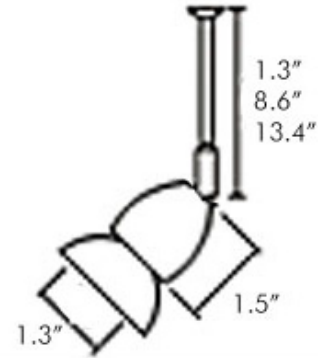

SP128

Adjustable Spotlight

Project: _____

Type: _____

Notes: _____

Description

Fully Adjustable Spotlight

Technical

Requires an Intergral transformer

Length: Stem options-1.3, 8.6, 13.4 inches
Depth: 1.5 inches
Width: 1.3 inches diameter

Lamping:

12 Volt, MR16, 50 Watt Max

Lamping is also available in LED

Finishes:

-  W -White
-  MC-Matte Chrome
-  SN-Satin Nickel
-  SG-Matte Gold