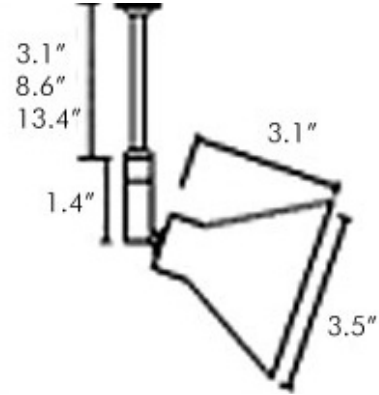

SP129

Adjustable Spotlight

Project: _____

Type: _____

Notes: _____

Description

Fully Adjustable Spotlight

Technical

Length: Stem options-3.1, 8.6, 13.4 inches
Depth: 3.1 inches
Width: 3.5 inches diameter

Lamping:

120 Volt, GU10, 50 Watt Max

Finishes:

-  W -White
-  MC-Matte Chrome
-  SG-Satin Gold